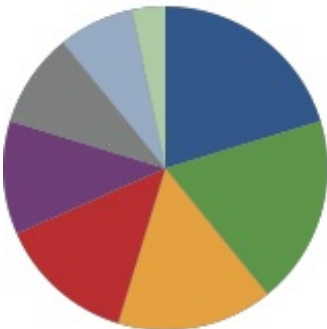

May'11 Quick 5-Q Survey: Motorcycle Visibility

Quick five question survey about motorcycle visibility.

Summary Prepared on 08/15/11

This report summarizes 122 of 122 total responses.

Summary for the results with the following restrictions:

Response Filters

- Invitation Type: all
- Status: all
- Alerts:
- Email Contains:

Quick 5-Question Survey - Motorcycle Visibility

1. What modifications, if any, have you done to make your motorcycle more visible? (Check all that apply)

- 20.2% [Reflective stickers or tape (43)](#)
- 18.8% [Additional lighting / signal indicators (40)](#)
- 15.5% [Modulating brake lights (flashing brake light) (33)](#)
- 13.6% [LED lighting on frame, engine or wheels (29)](#)
- 11.3% [HID headlight bulbs (bright white bulbs) (24)](#)
- 9.4% [Flags, pennants or bright decorations (20)](#)
- 7.5% ["Other" Answers](#)
- 3.3% [Headlight modulator (flickering headlight) (7)](#)

2. What modifications, if any, have you done to make your riding gear more visible? (Check all that apply)

- 25.0% [High visibility colored or reflective riding jacket (50)](#)