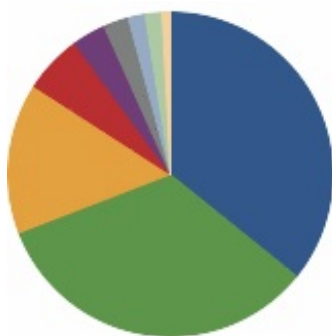

- 35.8% [Touring (43)](#)
- 33.3% [Cruiser (40)](#)
- 15.0% [Sport Bike (18)](#)
- 5.8% [Standard (7)](#)
- 3.3% [Trike (4)](#)
- 2.5% [Dual Purpose (3)](#)
- 1.6% [Scooter (2)](#)
- 1.6% ["Other" Answers](#)
- 0.8% [Custom (1)](#)
- 0.0% [Enduro (0)](#)
- 0.0% [Can-Am Spyder (0)](#)