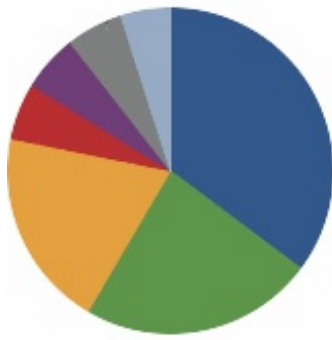

- 35.2% [High visibility colored or reflective riding jacket (50)](#)
- 23.2% [High visibility colored or reflective helmet (33)](#)
- 19.7% [Applied additional reflective stickers, piping or tape on riding gear (28)](#)
- 5.6% [High visibility colored or reflective riding pants (8)](#)
- 5.6% [High visibility colored or reflective riding boots (8)](#)
- 5.6% ["Other" Answers](#)
- 4.9% [High visibility colored or reflective riding gloves (7)](#)

3. Do you alter the type of riding gear you wear if you know you'll be riding at night?

- 46.6% [Yes (55)](#)
- 24.5% [No (29)](#)
- 24.5% [Sometimes (29)](#)
- 4.2% [Never think about it (5)](#)

4. Do you alter your lane position to make yourself more visible to other drivers?

- 90.0% [Yes (109)](#)
- 8.2% [Sometimes (10)](#)
- 1.6% [No (2)](#)
- 0.0% [Never think about it (0)](#)

5. What style of motorcycle do you normally ride?

- 35.8% [Touring (43)](#)
- 33.3% [Cruiser (40)](#)
- 15.0% [Sport Bike (18)](#)
- 5.8% [Standard (7)](#)
- 3.3% [Trike (4)](#)
- 2.5% [Dual Purpose (3)](#)
- 1.6% [Scooter (2)](#)
- 1.6% ["Other" Answers](#)
- 0.8% [Custom (1)](#)
- 0.0% [Enduro (0)](#)
- 0.0% [Can-Am Spyder (0)](#)